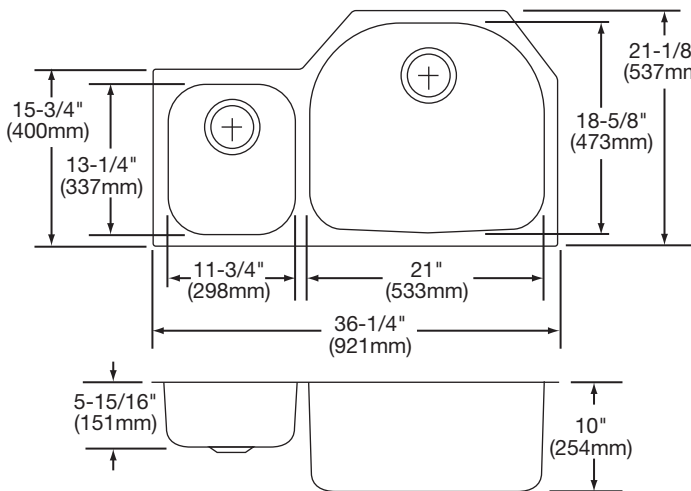

Bowl Depths: ELUH3621L/R – 5-15/16" (151mm) (small bowl), 7-1/2" (191mm) (large bowl).

ELUH362110L/R – 5-15/16" (151mm) (small bowl), 10" (254mm) (large bowl).

Finish: Exposed surfaces are hand blended to a lustrous satin finish.

Model Number	Overall		Inside Left Bowl			Inside Right Bowl			Cutout in Countertop	Minimum Cabinet Size
	L	W	L	W	D	L	W	D		
ELUH3621L	36 ¹ / ₄ (921mm)	21 ¹ / ₈ (537mm)	11 ³ / ₄ (298mm)	13 ¹ / ₄ (337mm)	5 ¹⁵ / ₁₆ (151mm)	21 (533mm)	18 ⁵ / ₈ (473mm)	7 ¹ / ₂ (191mm)	See Template**	42 (1067mm)
ELUH3621R	36 ¹ / ₄ (921mm)	21 ¹ / ₈ (537mm)	21 (533mm)	18 ⁵ / ₈ (473mm)	7 ¹ / ₂ (191mm)	11 ³ / ₄ (298mm)	13 ¹ / ₄ (337mm)	5 ¹⁵ / ₁₆ (151mm)		42 (1067mm)
ELUH362110L	36 ¹ / ₄ (921mm)	21 ¹ / ₈ (537mm)	11 ³ / ₄ (298mm)	13 ¹ / ₄ (337mm)	5 ¹⁵ / ₁₆ (151mm)	21 (533mm)	18 ⁵ / ₈ (473mm)	10 (254mm)		42 (1067mm)
ELUH362110R	36 ¹ / ₄ (921mm)	21 ¹ / ₈ (537mm)	21 (533mm)	18 ⁵ / ₈ (473mm)	10 (254mm)	11 ³ / ₄ (298mm)	13 ¹ / ₄ (337mm)	5 ¹⁵ / ₁₆ (151mm)		42 (1067mm)

*Length is left to right. Width is front to back.

**Template is packed with every sink.

Model ELUH3621L Illustrated

Model ELUH3621R Illustrated

Model ELUH362110L Illustrated

Model ELUH362110R Illustrated