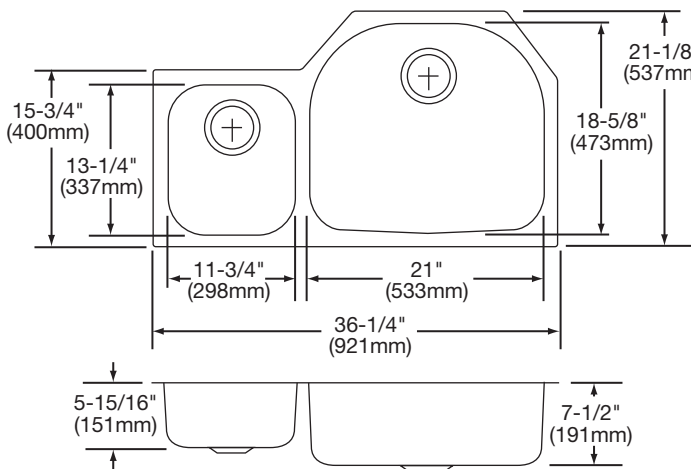

Bowl Depths: ELUH3621L/R – 5-15/16" (151mm) (small bowl), 7-1/2" (191mm) (large bowl).

ELUH362110L/R – 5-15/16" (151mm) (small bowl), 10" (254mm) (large bowl).

Finish: Exposed surfaces are hand blended to a lustrous satin finish.

Elkay

elkayusa.com

2222 Camden Court
Oak Brook, IL 60523

Printed in U.S.A.
©2008 Elkay

(Rev. 10/08) 1-107G

**Harmony® Undermount Double Bowl Sink
Model ELUH3621 Series**

**ELKAY®
SPECIFICATIONS**

SINK DIMENSIONS*

Model Number	Overall		Inside Left Bowl			Inside Right Bowl			Cutout in Countertop	Minimum Cabinet Size
	L	W	L	W	D	L	W	D		
ELUH3621L	36 ¹ / ₄ (921mm)	21 ¹ / ₈ (537mm)	11 ³ / ₄ (298mm)	13 ¹ / ₄ (337mm)	5 ¹⁵ / ₁₆ (151mm)	21 (533mm)	18 ⁵ / ₈ (473mm)	7 ¹ / ₂ (191mm)	See Template**	42 (1067mm)
ELUH3621R	36 ¹ / ₄ (921mm)	21 ¹ / ₈ (537mm)	21 (533mm)	18 ⁵ / ₈ (473mm)	7 ¹ / ₂ (191mm)	11 ³ / ₄ (298mm)	13 ¹ / ₄ (337mm)	5 ¹⁵ / ₁₆ (151mm)		42 (1067mm)
ELUH362110L	36 ¹ / ₄ (921mm)	21 ¹ / ₈ (537mm)	11 ³ / ₄ (298mm)	13 ¹ / ₄ (337mm)	5 ¹⁵ / ₁₆ (151mm)	21 (533mm)	18 ⁵ / ₈ (473mm)	10 (254mm)		42 (1067mm)
ELUH362110R	36 ¹ / ₄ (921mm)	21 ¹ / ₈ (537mm)	21 (533mm)	18 ⁵ / ₈ (473mm)	10 (254mm)	11 ³ / ₄ (298mm)	13 ¹ / ₄ (337mm)	5 ¹⁵ / ₁₆ (151mm)		42 (1067mm)

*Length is left to right. Width is front to back.

**Template is packed with every sink.

Model ELUH3621L Illustrated

Model ELUH3621R Illustrated

Model ELUH362110L Illustrated

Model ELUH362110R Illustrated