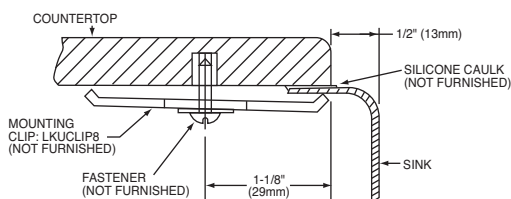

Utenstil Caddy for Rinsing Basket: LKWUCSS.

Model ELUH3621L

Model ELUH362110R

Installation Profile

The template provided with each sink provides the only type of installation recommended by Elkay.

SEE OTHER SIDE FOR PRODUCT DIMENSIONS.