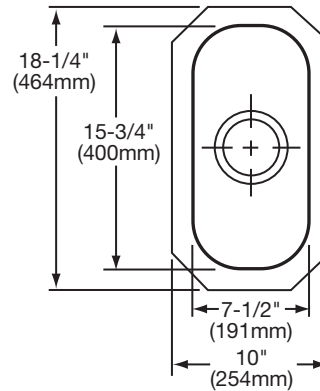

DESIGN FEATURES

Bowl Depth: 5" (141mm).

Finish: Exposed surfaces are hand blended to a lustrous satin finish.

Underside: Fully protected by heavy duty Sound Guard[®] under-coating to prevent condensation and deaden sound.

**Harmony® Undermount Single Bowl Sink
Models ELU715 and ELUH715**

**ELKAY®
SPECIFICATIONS**

SINK DIMENSIONS*

Model Number	Overall		Inside Bowl			Cutout in Countertop	Minimum Cabinet Size
	L	W	L	W	D		
ELU715	9 (228mm)	17 ¹ / ₄ (438mm)	17 ¹ / ₂ (191mm)	15 ³ / ₄ (400mm)	5 (127mm)	See Template**	12 (305mm)
ELUH715	10 (254mm)	18 ¹ / ₄ (464mm)	17 ¹ / ₂ (191mm)	15 ³ / ₄ (400mm)	5 (127mm)		15 (381mm)

*Length is left to right. Width is front to back.

**Template and countertop mounting clips are packed with every sink.

Model ELU715 Illustrated

Model ELUH715 Illustrated