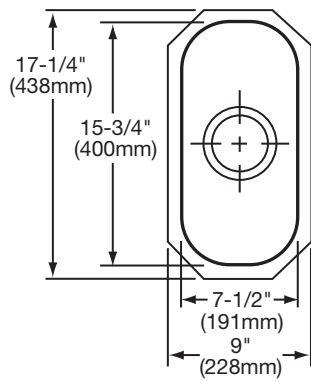

DESIGN FEATURES

Bowl Depth: 5" (141mm).

Finish: Exposed surfaces are hand blended to a lustrous satin finish.

Underside: Fully protected by heavy duty Sound Guard[®] under-coating to prevent condensation and deaden sound.

**Harmony® Undermount Single Bowl Sink
Models ELU715 and ELUH715**

**ELKAY®
SPECIFICATIONS**

SINK DIMENSIONS*

Model Number	Overall		Inside Bowl			Cutout in Countertop	Minimum Cabinet Size
	L	W	L	W	D		
ELU715	9 (228mm)	17 ¹ / ₄ (438mm)	17 ¹ / ₂ (191mm)	15 ³ / ₄ (400mm)	5 (127mm)	See Template**	12 (305mm)
ELUH715	10 (254mm)	18 ¹ / ₄ (464mm)	17 ¹ / ₂ (191mm)	15 ³ / ₄ (400mm)	5 (127mm)		15 (381mm)

*Length is left to right. Width is front to back.

**Template and countertop mounting clips are packed with every sink.

Model ELU715 Illustrated

Model ELUH715 Illustrated