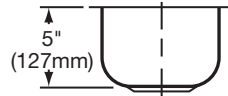

**Harmony® Undermount Single Bowl Sink
Models ELU715 and ELUH715**

**ELKAY®
SPECIFICATIONS**

SINK DIMENSIONS*

Model Number	Overall		Inside Bowl			Cutout in Countertop	Minimum Cabinet Size
	L	W	L	W	D		
ELU715	9 (228mm)	17 ¹ / ₄ (438mm)	17 ¹ / ₂ (191mm)	15 ³ / ₄ (400mm)	5 (127mm)	See Template**	12 (305mm)
ELUH715	10 (254mm)	18 ¹ / ₄ (464mm)	17 ¹ / ₂ (191mm)	15 ³ / ₄ (400mm)	5 (127mm)		15 (381mm)

*Length is left to right. Width is front to back.

**Template and countertop mounting clips are packed with every sink.

Model ELU715 Illustrated

Model ELUH715 Illustrated