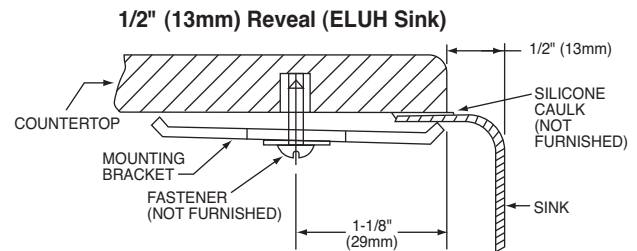

DESIGN FEATURES

Bowl Depth: 5" (141mm).

Finish: Exposed surfaces are hand blended to a lustrous satin finish.

Underside: Fully protected by heavy duty Sound Guard[®] under-coating to prevent condensation and deaden sound.

Drain: LK99.

Rinsing Basket: LKWRB715SS.

Utensil Caddy for Rinsing Basket: LKWUCSS.

Model ELU715

Installation Profile of ELU and ELUH Single Bowl Models

The template provided with each ELU/ELUH sink provides the only type of installation recommended by Elkay.

**Harmony® Undermount Single Bowl Sink
Models ELU715 and ELUH715**

**ELKAY®
SPECIFICATIONS**

SINK DIMENSIONS*

Model Number	Overall		Inside Bowl			Cutout in Countertop	Minimum Cabinet Size
	L	W	L	W	D		
ELU715	9 (228mm)	17 ¹ / ₄ (438mm)	17 ¹ / ₂ (191mm)	15 ³ / ₄ (400mm)	5 (127mm)	See Template**	12 (305mm)
ELUH715	10 (254mm)	18 ¹ / ₄ (464mm)	17 ¹ / ₂ (191mm)	15 ³ / ₄ (400mm)	5 (127mm)		15 (381mm)

*Length is left to right. Width is front to back.

**Template and countertop mounting clips are packed with every sink.

Model ELU715 Illustrated

Model ELUH715 Illustrated