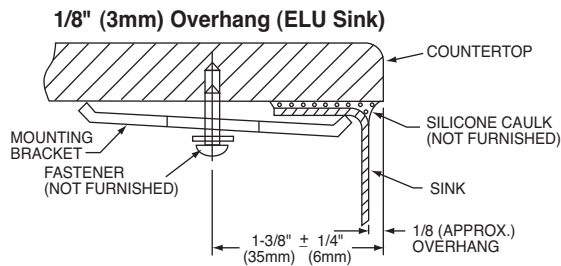

Drain: LK99.

Rinsing Basket: LKWRB715SS.

Utensil Caddy for Rinsing Basket: LKWUCSS.

Model ELU715

Installation Profile of ELU and ELUH Single Bowl Models

The template provided with each ELU/ELUH sink provides the only type of installation recommended by Elkay.

SEE OTHER SIDE FOR PRODUCT DIMENSIONS.

In keeping with our policy of continuing product improvement, Elkay reserves the right to change product specifications without notice. Please visit elkayusa.com for most current version of Elkay product specification sheets.