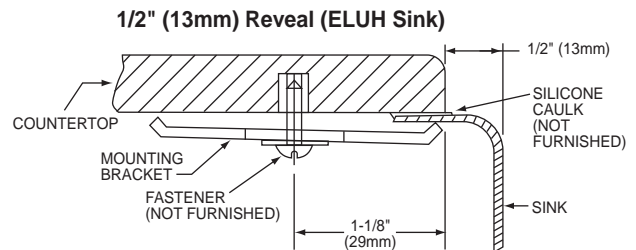

SEE OTHER SIDE FOR PRODUCT DIMENSIONS.

In keeping with our policy of continuing product improvement, Elkay reserves the right to change product specifications without notice. Please visit elkayusa.com for most current version of Elkay product specification sheets.

This specification describes an Elkay product with design, quality and functional benefits to the user. When making a comparison of other producers' offerings, be certain these features are not overlooked.