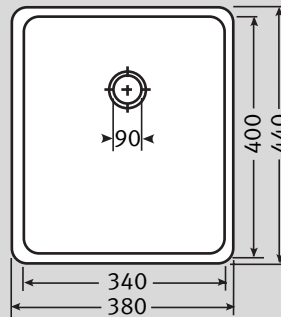

Kubus KBX 110 34 Specifications

- Useful individual bowl
- Semi-Integrated 90mm Waste at rear of bowl
- Attractive 25mm radius
- Hygienic flat overflow
- Easy to clean
- Minimalist design
- Compatible with Kubus models

Material:	Stainless Steel
Application:	Undermount
Bowl size:	340 x 400 x 175
Drainer Format:	N/A
Cut-out size:	Utilise Template
Colour:	Silk Stainless Steel
Seal:	N/A
Insulation:	Black Pads for sound insulation
Heat Resistance:	Up to 300°C
Earthing Point:	N/A