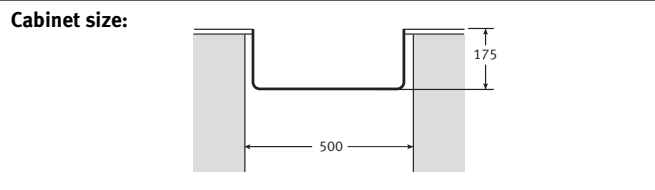

Kubus KBX 110 34 Specifications

- Useful individual bowl
- Semi-Integrated 90mm Waste at rear of bowl
- Attractive 25mm radius
- Hygienic flat overflow
- Easy to clean
- Minimalist design
- Compatible with Kubus models

Material:	Stainless Steel
Application:	Undermount
Bowl size:	340 x 400 x 175
Drainer Format:	N/A
Cut-out size:	Utilise Template
Colour:	Silk Stainless Steel
Seal:	N/A
Insulation:	Black Pads for sound insulation
Heat Resistance:	Up to 300°C
Earthing Point:	N/A