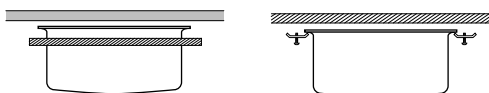

Alternative fixing systems

Suggested Plumbing Kit: 1 part