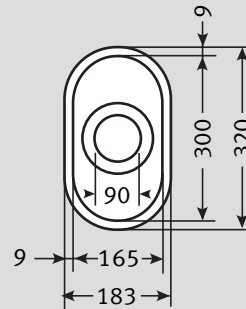

# Compact CPX 110 16 Specifications

- **1 x 90mm Waste with Basket Strainer Waste.** Capable of adaptation to take Waste Disposal Unit
- **3 colours of bespoke accessories available**
- **Compact bowl design**
- **Available as part of a Designer Pack**

<b>Material:</b>	Stainless Steel
<b>Application:</b>	Undermounted
<b>Bowl Size:</b>	165 x 300 x 130
<b>Drainer Format:</b>	N/A
<b>Cut-out Size:</b>	Utilise template
<b>Colour:</b>	Silk Stainless Steel
<b>Seal:</b>	Apply sealant locally
<b>Insulation:</b>	Grey Dynaphon for heat and sound
<b>Heat Resistance:</b>	Up to 300°C
<b>Earthing Point:</b>	Supplied with sink