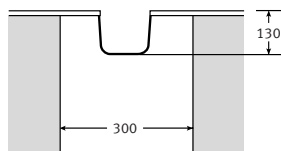

Cabinet Size:

Fixing Clips: Provided