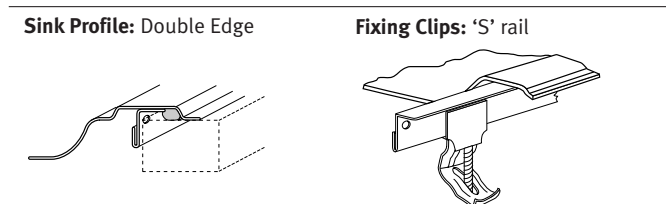

Compact CPX 611 780 Specifications

- **Unique Double-Edge profile and corner radii.** Sink lies completely flat on worktop and cloths will not snag on corners
- **Unique Drainer Design**
- **Retained Drainer**
- **90mm Waste with Basket Strainer Waste.** Capable of adaptation to take Waste Disposal Unit
- **3 colours of bespoke accessories available**
- **Classic Compact Franke design**
- **Available as a Designer Pack**

Material:	Stainless Steel
Application:	Inset or undermount
Bowl size:	340 x 420 x 175 (Bowl welded to frame)
Drainer Format:	Left or right hand drainer available
Cut-out size:	764 x 484 (cr=20)
Colour:	Silk Stainless Steel
Seal:	Factory Fitted Polyurethane Seal
Insulation:	Grey Dynaphon for heat and sound
Heat Resistance:	Up to 300°C
Earthing Point:	Located at end of clip rail
Cabinet size:	