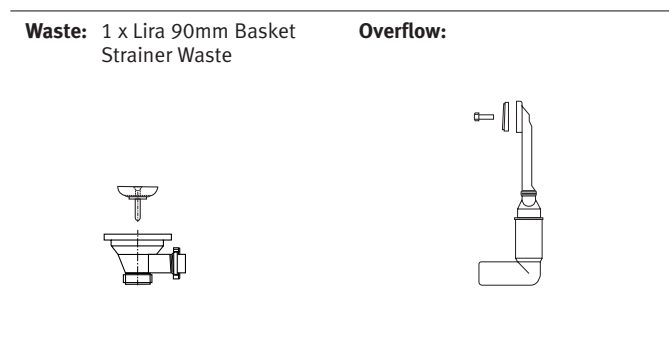

Compact CPX 611 780 Specifications

- **Unique Double-Edge profile and corner radii.** Sink lies completely flat on worktop and cloths will not snag on corners
- **Unique Drainer Design**
- **Retained Drainer**
- **90mm Waste with Basket Strainer Waste.** Capable of adaptation to take Waste Disposal Unit
- **3 colours of bespoke accessories available**
- **Classic Compact Franke design**
- **Available as a Designer Pack**

Material:	Stainless Steel
Application:	Inset or undermount
Bowl size:	340 x 420 x 175 (Bowl welded to frame)
Drainer Format:	Left or right hand drainer available
Cut-out size:	764 x 484 (cr=20)
Colour:	Silk Stainless Steel
Seal:	Factory Fitted Polyurethane Seal
Insulation:	Grey Dynaphon for heat and sound
Heat Resistance:	Up to 300°C
Earthing Point:	Located at end of clip rail
Cabinet size:	