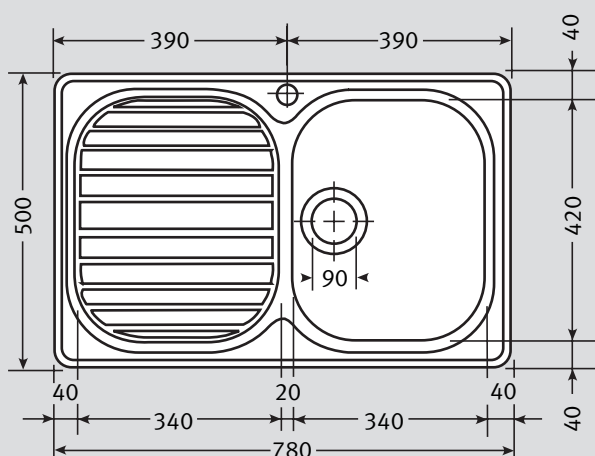

Compact CPX 611 780 Specifications

- **Unique Double-Edge profile and corner radii.** Sink lies completely flat on worktop and cloths will not snag on corners
- **Unique Drainer Design**
- **Retained Drainer**
- **90mm Waste with Basket Strainer Waste.** Capable of adaptation to take Waste Disposal Unit
- **3 colours of bespoke accessories available**
- **Classic Compact Franke design**
- **Available as a Designer Pack**

Material:	Stainless Steel
Application:	Inset or undermount
Bowl size:	340 x 420 x 175 (Bowl welded to frame)
Drainer Format:	Left or right hand drainer available
Cut-out size:	764 x 484 (cr=20)
Colour:	Silk Stainless Steel
Seal:	Factory Fitted Polyurethane Seal
Insulation:	Grey Dynaphon for heat and sound
Heat Resistance:	Up to 300°C
Earthing Point:	Located at end of clip rail
Cabinet size:	