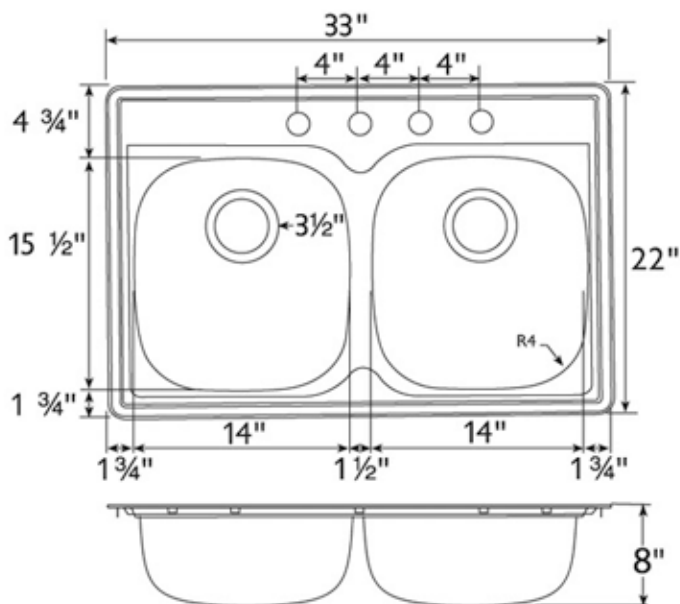

- Sound-Deadening Pads**
 Pads cover the bottom of the bowl to insulate from excess noise and vibration.
- Easy Installation**
 Pre-Attached clips make installation simple.
- Reinforced Safe-T Rim**
 Our unique one-step manufacturing technique creates smooth, rolled edges to protect from cuts during handling and to strengthen the rim.

Fits 36" Cabinet

Model #	Faucet Holes	Finish Deck/Bowl	Bowl Size ↕ X ↔	Sink Depth	Overall Dimension	Gauge
EDG803BX	4	Gloss	15 1/2" x 14"	8"	33" x 22"	20

JOB NAME: _____

DATE: _____

CUSTOMER: _____

MODEL SPECIFIED: _____