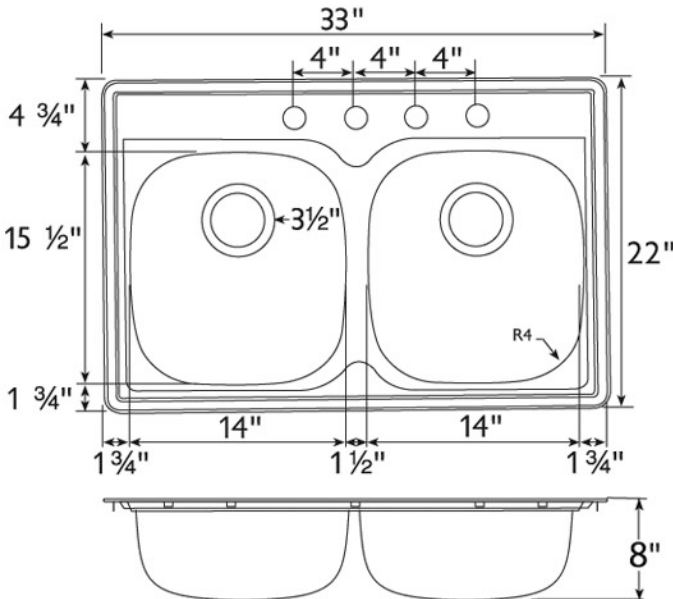

- Sound-Deadening Pads**
 Pads cover the bottom of the bowl to insulate from excess noise and vibration.
- Easy Installation**
 Pre-Attached clips make installation simple.
- Reinforced Safe-T Rim**
 Our unique one-step manufacturing technique creates smooth, rolled edges to protect from cuts during handling and to strengthen the rim.

Fits 36" Cabinet

Model #	Faucet Holes	Finish Deck/Bowl	Bowl Size ↕ X ↔	Sink Depth	Overall Dimension	Gauge
EDG803BX	3	Gloss	15 1/2" x 14"	8"	33" x 22"	20
EDG804BX	4					

JOB NAME: _____

DATE: _____

CUSTOMER: _____