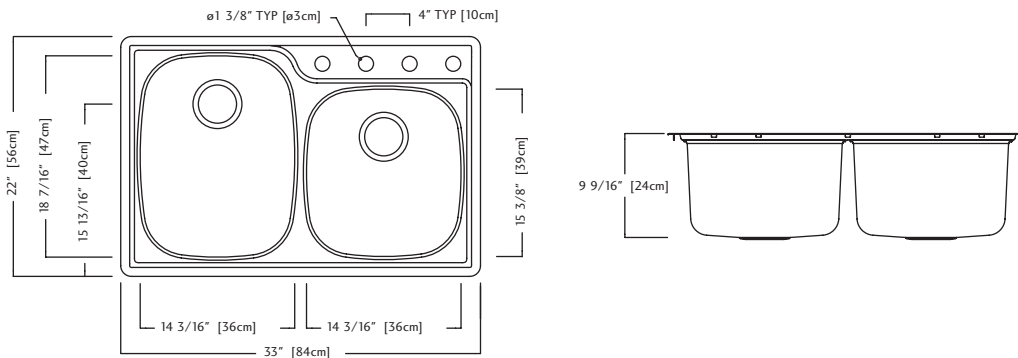

Optional Accessories

C2233/95K/E SPECIFICATION

Model C2233/95K/E is a large bowl/small bowl sink with faucet ledge manufactured for Franke Consumer Products from 18 gauge stainless steel. Product has a sheen finished rim and radiant silk finished bowls. Sink is fully undercoated. Installation kit is included. Sink is backed with a limited buyer lifetime warranty.

- O.D. 22" x 33" x 9 9 /16" deep (56 x 84 x 24 cm deep)
- **Recommended for minimum 36" cabinet**

C2233/95K/3E 3 hole - 1 1/2" diameter, 4" center-to-center FUN# 101.0031.277

C2233/95K/4E 4 hole - 4th hole on right hand side FUN# 101.0031.279