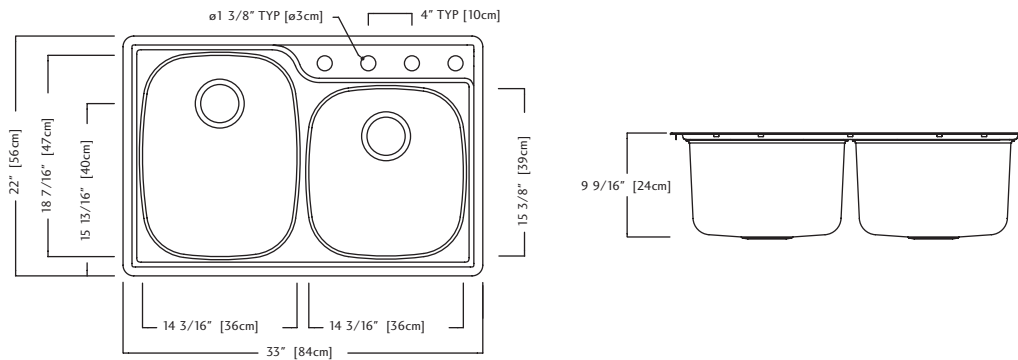

Optional Accessories

C2233/95MK/E SPECIFICATION

Model C2233/95MK/E is a large bowl/small bowl sink with faucet ledge manufactured for Franke Consumer Products from 18 gauge stainless steel. Product has a mirror finished rim and radiant silk finished bowls. Sink is fully undercoated. Installation kit is included. Sink is backed with a limited buyer lifetime warranty.

- O.D. 22" x 33" x 9 9/16" deep (56 x 84 x 24 cm deep)
- **Recommended for minimum 36" cabinet**

C2233/95MK/3E 3 hole - 1 1/2" diameter, 4" center-to-center FUN# 101.0031.281

C2233/95MK/4E 4 hole - 4th hole on right hand side FUN# 101.0031.282