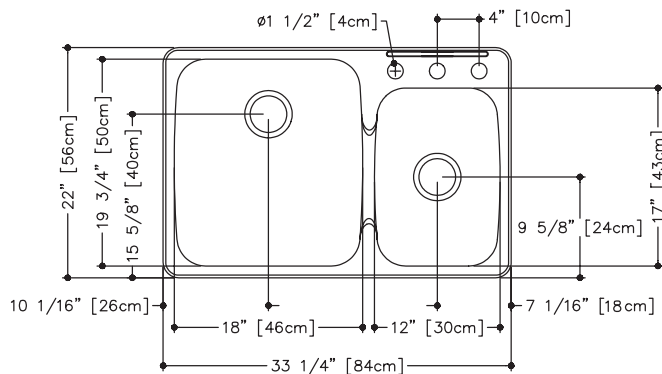

## CCM2233R/8S AND CCM2233L/8S SPECIFICATION

Model CCM2233R/8S (small bowl right) and CCM2233L/8S (small bowl left) is a large bowl/small bowl sink with Spillway and faucet ledge manufactured for Franke Consumer Products from 20 gauge stainless steel. Product has a silk finished rim and satin finished bowls. Sink is fully undercoated. Basket strainer waste fittings (3 1/2", 89 mm) and installation kit are included. Sink is backed with a limited buyer lifetime warranty.

- O.D. 22" x 33 1/4" x 8" (small bowl is 7" deep) 56 x 84 x 20 cm (small bowl is 18 cm deep)
- **Recommended for minimum 36" cabinet**

CCM2233R/8S/3 3 hole, 1 1/2" diameter, 4" center-to-center FUN# 101.0062.311