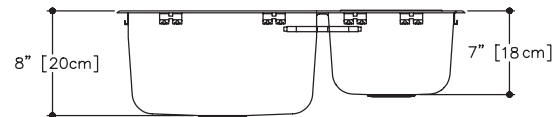

## CCM2233R/8S AND CCM2233L/8S SPECIFICATION

Model CCM2233R/8S (small bowl right) and CCM2233L/8S (small bowl left) is a large bowl/small bowl sink with Spillway and faucet ledge manufactured for Franke Consumer Products from 20 gauge stainless steel. Product has a silk finished rim and satin finished bowls. Sink is fully undercoated. Basket strainer waste fittings (3 1/2", 89 mm) and installation kit are included. Sink is backed with a limited buyer lifetime warranty.

- O.D. 22" x 33 1/4" x 8" (small bowl is 7" deep) 56 x 84 x 20 cm (small bowl is 18 cm deep)
- **Recommended for minimum 36" cabinet**

CCM2233R/8S/3 3 hole, 1 1/2" diameter, 4" center-to-center FUN# 101.0062.311