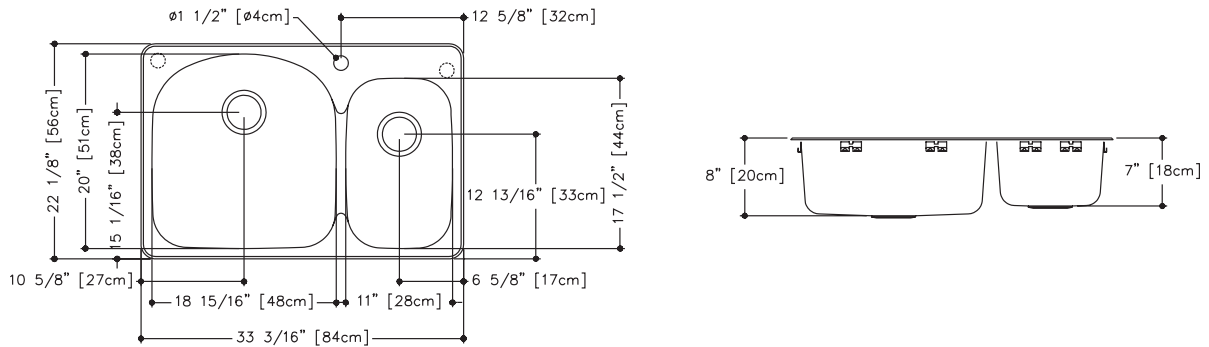

Included Accessories

BG40S

BG45S

Optional Accessories

MB40

C30S

Certified

CDC2233R/8S SPECIFICATION

Model CDC2233/8S is a large bowl/small bowl sink with Spillway and faucet ledge manufactured for Franke Consumer Products from 20 gauge stainless steel. Product has a silk finished rim and satin finished bowls. Sink is fully undercoated. Basket strainer waste fittings (3 1/2", 89 mm) and installation kit are included. Sink is backed with a limited buyer lifetime warranty.

- O.D. 22 1/8" x 33 3/16" x 8" (small bowl is 7" deep) 56 x 84 x 20 cm (small bowl is 18 cm deep)
- **Recommended for minimum 36" cabinet**

CDC2233R/8S/1 1 hole on center, 1 1/2" diameter FUN# 101.0062.318

CDC2233R/8S/2 2nd hole, left FUN# 101.0062.319

CDC2233R/8S/3 3 hole, as shown FUN# 101.0062.320