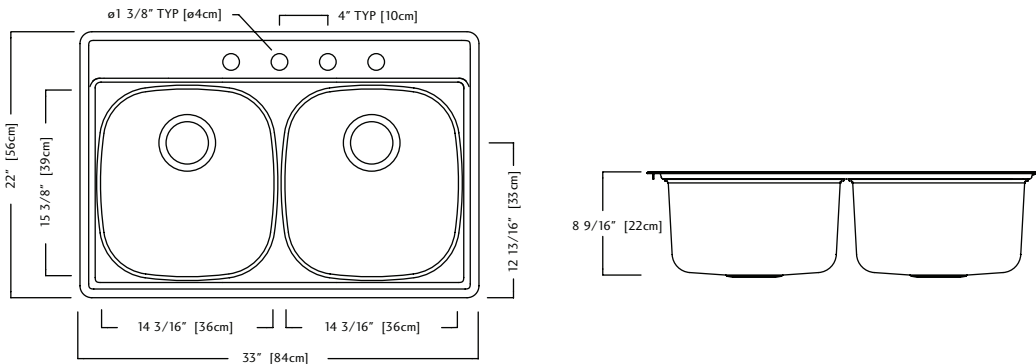

Optional Accessories

D2233/85K SPECIFICATION

Model D2233/85K is a double bowl sink with faucet ledge manufactured for Franke Consumer Products from 20 gauge stainless steel. Product has a sheen finished rim and radiant silk finished bowls. Sink is fully undercoated. Installation kit is included. Sink is backed with a limited buyer lifetime warranty.

- O.D. 22" x 33" x 8 9 /16" deep (56 x 84 x 22 cm deep)
- **Recommended for minimum 36" cabinet**

D2233/85K/3 3 hole - 1 1/2" diameter, 4" center-to-center **FUN# 101.0031.288**

D2233/85K/4 4 hole, 4th hole on right hand side **FUN# 101.0031.290**