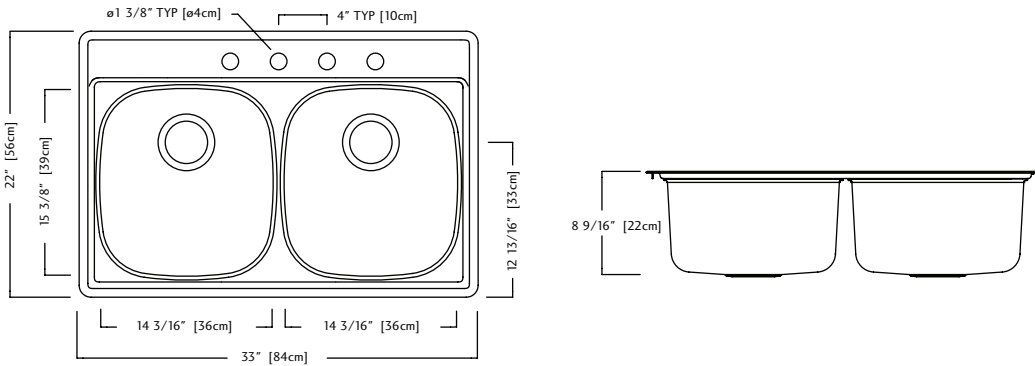

**Optional Accessories**

**D2233/85K/E SPECIFICATION**

Model D2233/85K/E is a double bowl sink with faucet ledge manufactured for Franke Consumer Products from 18 gauge stainless steel. Product has a sheen finished rim and radiant silk finished bowls. Sink is fully undercoated. Installation kit is included. Sink is backed with a limited buyer lifetime warranty.

- O.D. 22" x 33" x 8 9 /16" deep (56 x 84 x 22 cm deep)
- **Recommended for minimum 36" cabinet**

D2233/85K/3E 3 hole - 1 1/2" diameter, 4" center-to-center FUN# 101.0031.289

D2233/85K/4E 4 hole, 4th hole on right hand side FUN# 101.0031.291