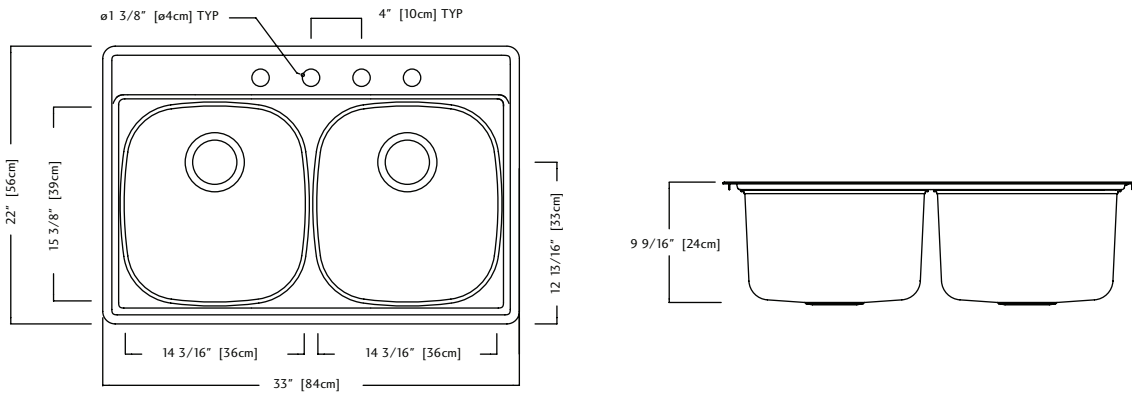

**Optional Accessories**

**D2233/95K SPECIFICATION**

Model D2233/95K is a double bowl sink with faucet ledge manufactured for Franke Consumer Products from 20 gauge stainless steel. Product has a sheen finished rim and radiant silk finished bowls. Sink is fully undercoated. Installation kit is included. Sink is backed with a limited buyer lifetime warranty.

- O.D. 22" x 33" x 9 9 /16" deep (56 x 84 x 24 cm deep)
- **Recommended for minimum 36" cabinet**

D2233/95K/3 3 hole - 1 1/2" diameter 4" center-to-center FUN# 101.0031.294

D2233/95K/4 4 hole, 4th hole on right hand side FUN# 101.0031.296