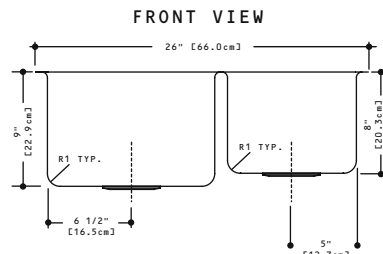

Optional Accessories

KCUC27R/9 SPECIFICATION

Model KCUC27R/9 is a large bowl/small bowl undermount sink, with 25 mm radius coved corners, manufactured for Franke Consumer Products from 18 gauge, 18-10 stainless steel. All exposed surfaces have a #4 commercial satin finish. Sink has sound deadening pads and is fully undercoated. Basket strainer waste fittings (3 1/2", 89 mm) and template are included. Sink is backed with a limited buyer lifetime warranty.

- O.D. 18" x 26" x 9" (small bowl is 8" deep) 45.7 x 66.0 x 22.9 cm (small bowl is 20.3 cm deep)
- **Recommended for minimum 27" base cabinet**

FUN# 123.0055.620