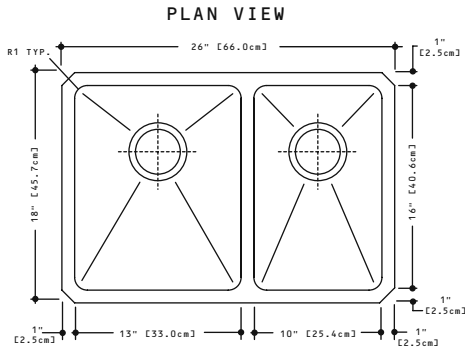

Optional Accessories

KCUC27R/9 SPECIFICATION

Model KCUC27R/9 is a large bowl/small bowl undermount sink, with 25 mm radius coved corners, manufactured for Franke Consumer Products from 18 gauge, 18-10 stainless steel. All exposed surfaces have a #4 commercial satin finish. Sink has sound deadening pads and is fully undercoated. Basket strainer waste fittings (3 1/2", 89 mm) and template are included. Sink is backed with a limited buyer lifetime warranty.

- O.D. 18" x 26" x 9" (small bowl is 8" deep) 45.7 x 66.0 x 22.9 cm (small bowl is 20.3 cm deep)
- **Recommended for minimum 27" base cabinet**

FUN# 123.0055.620