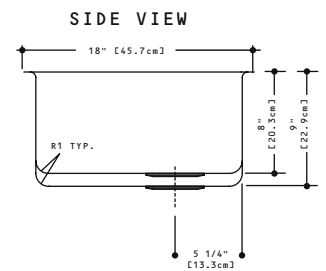

Optional Accessories

KCUC27R/9 SPECIFICATION

Model KCUC27R/9 is a large bowl/small bowl undermount sink, with 25 mm radius coved corners, manufactured for Franke Consumer Products from 18 gauge, 18-10 stainless steel. All exposed surfaces have a #4 commercial satin finish. Sink has sound deadening pads and is fully undercoated. Basket strainer waste fittings (3 1/2", 89 mm) and template are included. Sink is backed with a limited buyer lifetime warranty.

- O.D. 18" x 26" x 9" (small bowl is 8" deep) 45.7 x 66.0 x 22.9 cm (small bowl is 20.3 cm deep)
- **Recommended for minimum 27" base cabinet**

FUN# 123.0055.620