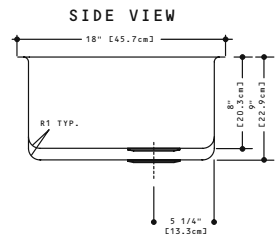

Optional Accessories

KCUC33R/9 SPECIFICATION

Model KCUC33R/9 is a large bowl/small bowl undermount sink, with 25 mm radius coved corners, manufactured for Franke Consumer Products from 18 gauge, 18-10 stainless steel. All exposed surfaces have a #4 commercial satin finish. Sink has sound deadening pads and is fully undercoated. Basket strainer waste fittings (3 1/2", 89 mm) and template are included. Sink is backed with a limited buyer lifetime warranty.

- O.D. 18" x 32" x 9" (small bowl is 8" deep) 45.7 x 81.3 x 22.9 cm (small bowl is 20.3 cm)
- **Recommended for minimum 33" base cabinet**

FUN# 123.0055.592