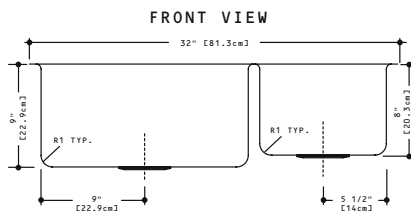

Optional Accessories

KCUC33R/9 SPECIFICATION

Model KCUC33R/9 is a large bowl/small bowl undermount sink, with 25 mm radius coved corners, manufactured for Franke Consumer Products from 18 gauge, 18-10 stainless steel. All exposed surfaces have a #4 commercial satin finish. Sink has sound deadening pads and is fully undercoated. Basket strainer waste fittings (3 1/2", 89 mm) and template are included. Sink is backed with a limited buyer lifetime warranty.

- O.D. 18" x 32" x 9" (small bowl is 8" deep) 45.7 x 81.3 x 22.9 cm (small bowl is 20.3 cm)
- **Recommended for minimum 33" base cabinet**

FUN# 123.0055.592