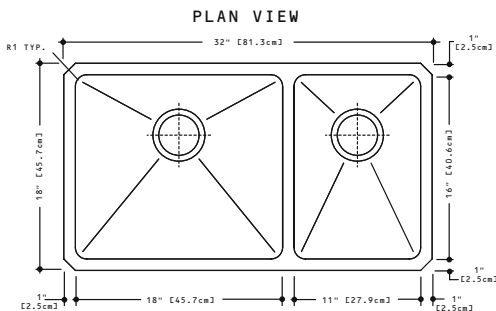

Optional Accessories

KCUC33R/9 SPECIFICATION

Model KCUC33R/9 is a large bowl/small bowl undermount sink, with 25 mm radius coved corners, manufactured for Franke Consumer Products from 18 gauge, 18-10 stainless steel. All exposed surfaces have a #4 commercial satin finish. Sink has sound deadening pads and is fully undercoated. Basket strainer waste fittings (3 1/2", 89 mm) and template are included. Sink is backed with a limited buyer lifetime warranty.

- O.D. 18" x 32" x 9" (small bowl is 8" deep) 45.7 x 81.3 x 22.9 cm (small bowl is 20.3 cm)
- **Recommended for minimum 33" base cabinet**

FUN# 123.0055.592