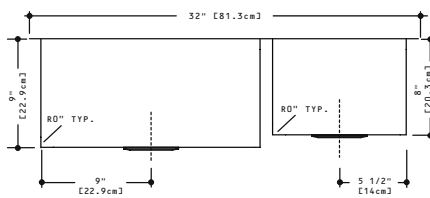

Included Accessories

BGDS18S

BGDS11S

Optional Accessories

MB1612

DBR10S

PLAN VIEW

FRONT VIEW

SIDE VIEW

KCUC33R/9-0BG SPECIFICATION

Model KCUC33R/9-0BG is a large bowl/small bowl undermount sink, zero radius coved corners, manufactured for Franke Consumer Products from 18 gauge, 18-10 stainless steel. All exposed surfaces have a #4 commercial satin finish. Sink has sound deadening pads and is fully undercoated. Basket strainer waste fittings (3 1/2", 89 mm) and template are included. Sink is backed with a limited buyer lifetime warranty.

- O.D. 18" x 32" x 9" (small bowl is 8" deep) 45.7 x 81.3 x 22.9 cm (small bowl is 20.3 cm)
- **Recommended for minimum 33" base cabinet**

FUN# 123.0055.593