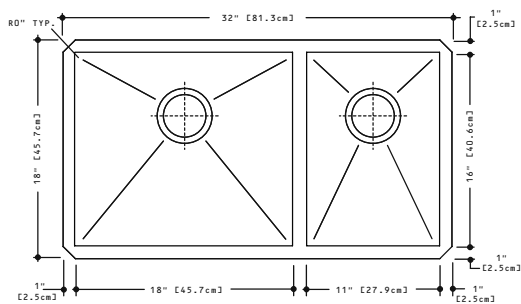

Included Accessories

BGDS18S

BGDS11S

Optional Accessories

MB1612

DBR10S

PLAN VIEW

FRONT VIEW

SIDE VIEW

KCUC33R/9-0BG SPECIFICATION

Model KCUC33R/9-0BG is a large bowl/small bowl undermount sink, zero radius coved corners, manufactured for Franke Consumer Products from 18 gauge, 18-10 stainless steel. All exposed surfaces have a #4 commercial satin finish. Sink has sound deadening pads and is fully undercoated. Basket strainer waste fittings (3 1/2", 89 mm) and template are included. Sink is backed with a limited buyer lifetime warranty.

- O.D. 18" x 32" x 9" (small bowl is 8" deep) 45.7 x 81.3 x 22.9 cm (small bowl is 20.3 cm)
- **Recommended for minimum 33" base cabinet**

FUN# 123.0055.593