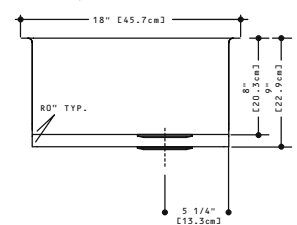

Included Accessories

BGDS18S

BGDS11S

Optional Accessories

MB1612

DBR10S

PLAN VIEW

FRONT VIEW

SIDE VIEW

KCUC33R/9-0BG SPECIFICATION

Model KCUC33R/9-0BG is a large bowl/small bowl undermount sink, zero radius coved corners, manufactured for Franke Consumer Products from 18 gauge, 18-10 stainless steel. All exposed surfaces have a #4 commercial satin finish. Sink has sound deadening pads and is fully undercoated. Basket strainer waste fittings (3 1/2", 89 mm) and template are included. Sink is backed with a limited buyer lifetime warranty.

- O.D. 18" x 32" x 9" (small bowl is 8" deep) 45.7 x 81.3 x 22.9 cm (small bowl is 20.3 cm)
- **Recommended for minimum 33" base cabinet**

FUN# 123.0055.593