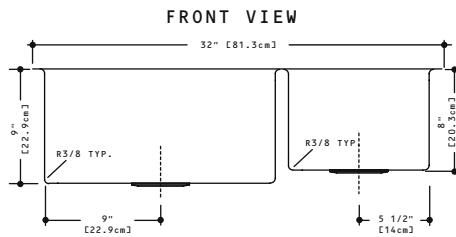

**Included Accessories**

BGDS18S

BGDS11S

**Optional Accessories**

MB1612

DBR10S

**KCUC33R/9-10BG SPECIFICATION**

Model KCUC33R/9-10BG is a large bowl/small bowl undermount sink, 10 mm radius coved corners manufactured by Franke Consumer Products from 18 gauge, 18-10 stainless steel. All exposed surfaces have a #4 commercial satin finish. Sink has sound deadening pads and is fully undercoated. Basket strainer waste fittings (3 1/2", 89 mm) and template are included. Sink is backed with a limited buyer lifetime warranty.

- O.D. 18" x 32" x 9" (small bowl is 8" deep) 45.7 x 81.3 x 22.9 cm (small bowl is 20.3 cm)
- **Recommended for minimum 33" base cabinet**

FUN# 123.0055.594