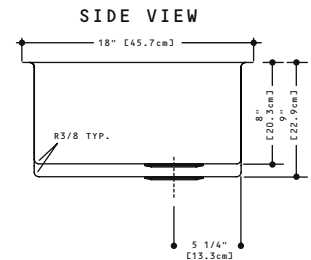

**Included Accessories**

BGDS18S

BGDS11S

**Optional Accessories**

MB1612

DBR10S

**KCUC33R/9-10BG SPECIFICATION**

Model KCUC33R/9-10BG is a large bowl/small bowl undermount sink, 10 mm radius coved corners manufactured by Franke Consumer Products from 18 gauge, 18-10 stainless steel. All exposed surfaces have a #4 commercial satin finish. Sink has sound deadening pads and is fully undercoated. Basket strainer waste fittings (3 1/2", 89 mm) and template are included. Sink is backed with a limited buyer lifetime warranty.

- O.D. 18" x 32" x 9" (small bowl is 8" deep) 45.7 x 81.3 x 22.9 cm (small bowl is 20.3 cm)
- **Recommended for minimum 33" base cabinet**

FUN# 123.0055.594