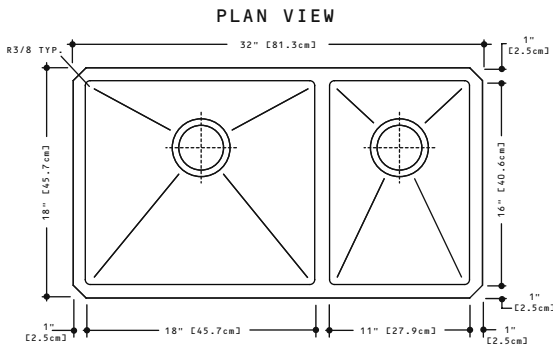

**Included Accessories**

BGDS18S

BGDS11S

**Optional Accessories**

MB1612

DBR10S

**KCUC33R/9-10BG SPECIFICATION**

Model KCUC33R/9-10BG is a large bowl/small bowl undermount sink, 10 mm radius coved corners manufactured by Franke Consumer Products from 18 gauge, 18-10 stainless steel. All exposed surfaces have a #4 commercial satin finish. Sink has sound deadening pads and is fully undercoated. Basket strainer waste fittings (3 1/2", 89 mm) and template are included. Sink is backed with a limited buyer lifetime warranty.

- O.D. 18" x 32" x 9" (small bowl is 8" deep) 45.7 x 81.3 x 22.9 cm (small bowl is 20.3 cm)
- **Recommended for minimum 33" base cabinet**

FUN# 123.0055.594