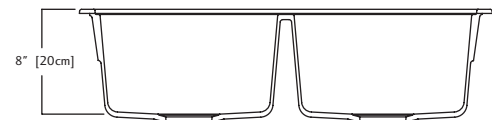

KGD1U/8 SPECIFICATION

Model KGD1U/8 is a double (two equal size) bowl undermount sink, cast from color Granite composite. Stainless steel strainer waste fittings (3 1/2", 89 mm), template, and installation kit are included. Sink is backed with a lifetime warranty.

- O.D. 18 1/8" x 31 9/16" x 8" (46 x 80 x 20 cm)
- **Recommended for minimum 36" cabinet**

KGD1U/8PW - Polar White FUN# 114.0061.220

KGD1U/8SL - Slate FUN# 114.0061.221

KGD1U/8CH - Champagne FUN# 114.0061.222

KGD1U/8GP - Graphite FUN# 114.0061.223

KGD1U/8HA - Havana FUN# 114.0061.224