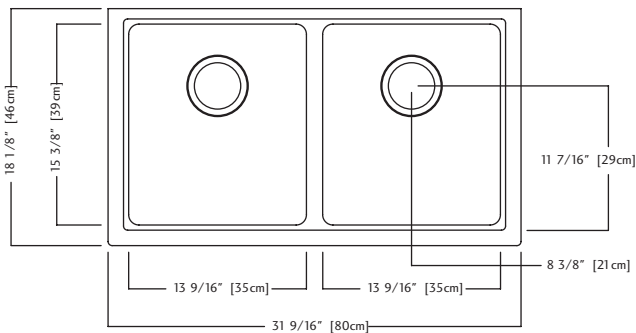

KGD1U/8 SPECIFICATION

Model KGD1U/8 is a double (two equal size) bowl undermount sink, cast from color Granite composite. Stainless steel strainer waste fittings (3 1/2", 89 mm), template, and installation kit are included. Sink is backed with a lifetime warranty.

- O.D. 18 1/8" x 31 9/16" x 8" (46 x 80 x 20 cm)
- **Recommended for minimum 36" cabinet**

KGD1U/8PW - Polar White FUN# 114.0061.220

KGD1U/8SL - Slate FUN# 114.0061.221

KGD1U/8CH - Champagne FUN# 114.0061.222

KGD1U/8GP - Graphite FUN# 114.0061.223

KGD1U/8HA - Havana FUN# 114.0061.224