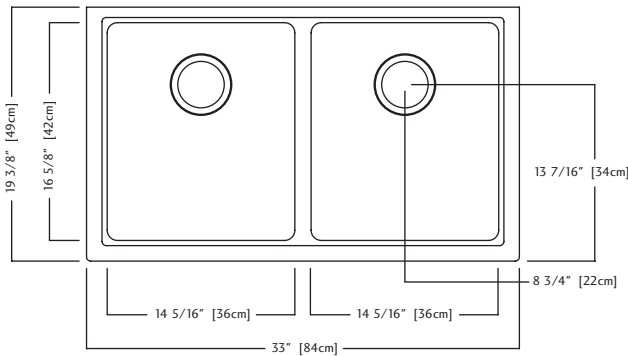

## KGD2U/9 SPECIFICATION

Model KGD2U/9 is a double (two equal size) bowl ledgeback sink cast from color Granite composite. Stainless steel basket strainer waste fittings (3 1/2", 89 mm) and installation kit are included. Sink is backed with a lifetime warranty.

- O.D. 19 3/8" x 33" x 9" (right bowl is 8" deep) 49 x 84 x 23 cm (right bowl is 20 cm deep)
- **Recommended for minimum 36" cabinet**

KGD2U/9PW- Polar White FUN# 114.0061.250

KGD2U/9SL - Slate FUN# 114.0061.251