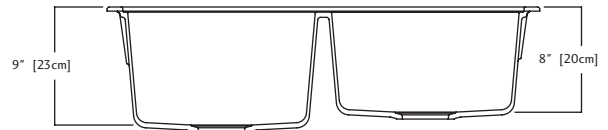

## KGD2U/9 SPECIFICATION

Model KGD2U/9 is a double (two equal size) bowl ledgeback sink cast from color Granite composite. Stainless steel basket strainer waste fittings (3 1/2", 89 mm) and installation kit are included. Sink is backed with a lifetime warranty.

- O.D. 19 3/8" x 33" x 9" (right bowl is 8" deep) 49 x 84 x 23 cm (right bowl is 20 cm deep)
- **Recommended for minimum 36" cabinet**

KGD2U/9PW- Polar White FUN# 114.0061.250

KGD2U/9SL - Slate FUN# 114.0061.251