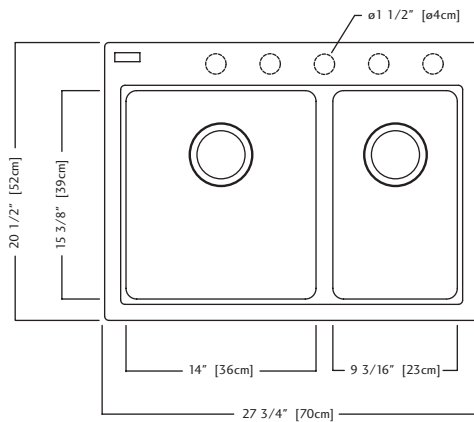

## KGDC2027R/8 SPECIFICATION

Model KGDC2027R/8 is a large/small bowl combination ledgeback sink, cast from color Granite composite. Stainless steel basket strainer waste fittings (3 1/2", 89 mm) and installation kit are included. Sink is backed with a lifetime warranty.

- O.D. 20 1/2" x 27 3/4" x 8" (small bowl is 7" deep) 52 x 70 x 20 cm (small bowl is 18 cm deep)
- **Recommended for minimum 30" cabinet**

KGDC2027R/8PW - Polar White FUN# 114.0055.308

KGDC2027R/8SL - Slate FUN# 114.0055.310