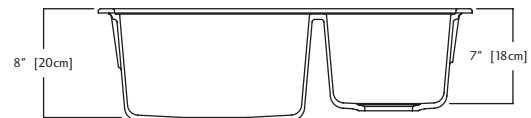

## KGDC2027R/8 SPECIFICATION

Model KGDC2027R/8 is a large/small bowl combination ledgeback sink, cast from color Granite composite. Stainless steel basket strainer waste fittings (3 1/2", 89 mm) and installation kit are included. Sink is backed with a lifetime warranty.

- O.D. 20 1/2" x 27 3/4" x 8" (small bowl is 7" deep) 52 x 70 x 20 cm (small bowl is 18 cm deep)
- **Recommended for minimum 30" cabinet**

KGDC2027R/8PW - Polar White FUN# 114.0055.308

KGDC2027R/8SL - Slate FUN# 114.0055.310