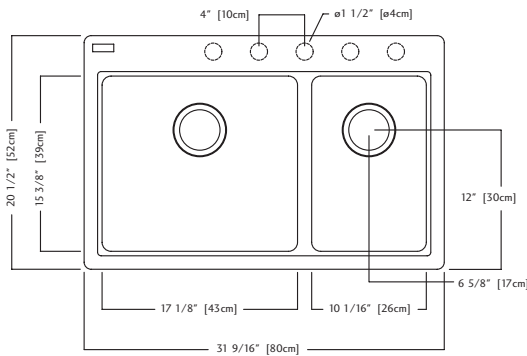

KGDC2031R/8 SPECIFICATION

Model KGDC2031R/8 is a large/small bowl combination ledgeback sink, cast from color Granite composite. Stainless steel basket strainer waste fittings (3 1/2", 89 mm) and installation kit are included. Sink is backed with a lifetime warranty.

- O.D. 20 1/2" x 31 9/16" x 8" (small bowl is 7" deep) 52 x 80 x 20 cm (small bowl is 18 cm deep)
- **Recommended for minimum 33" cabinet**

KGDC2031R/8PW - Polar White FUN# 114.0061.200

KGDC2031R/8SL - Slate FUN# 114.0061.201