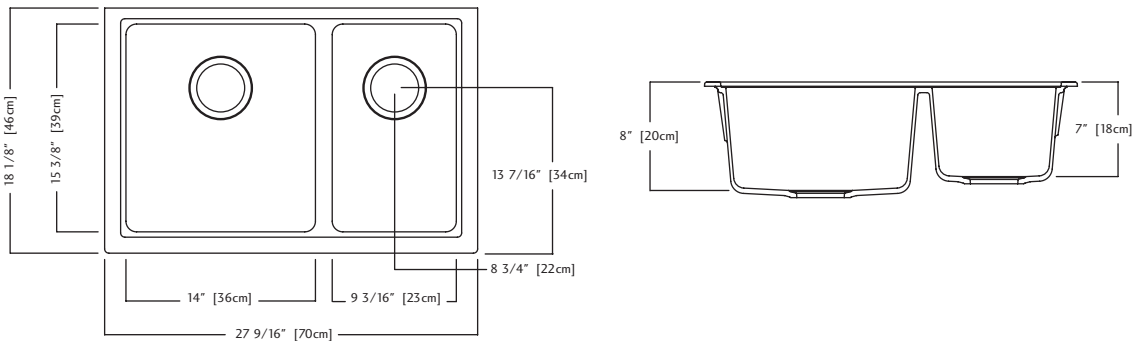

KGDC2RU/8 SPECIFICATION

Model KGDC2RU/8 is a large/small bowl combination undermount sink, cast from color Granite composite. Stainless steel strainer waste fittings (3 1/2", 89 mm), template and installation kit are included. Sink is backed with a lifetime warranty.

- O.D. 18 1/8" x 27 9/16" x 8" (small bowl is 7" deep) 46 x 70 x 20 cm (small bowl is 18 cm deep)
- **Recommended for minimum 33" cabinet**

KGDC2RU/8PW- Polar White FUN# 114.0061.230

KGDC2RU/8SL - Slate FUN# 114.0061.231