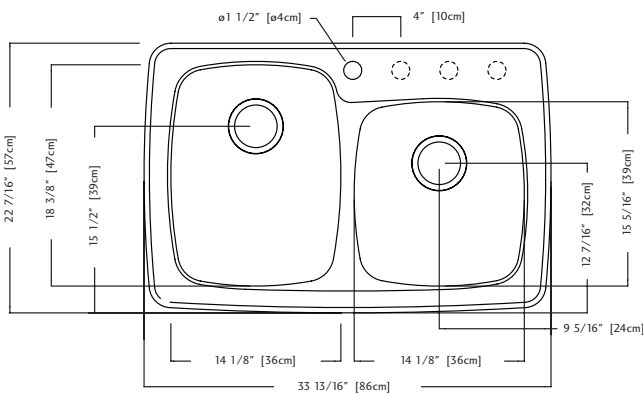

**Optional Accessories**

**KGDCA2233/9 SPECIFICATION**

Model KGDCA2233/9 is a large/small bowl combination ledgeback sink, cast from color Granite composite. Stainless steel basket strainer waste fittings (3 1/2", 89 mm) and installation kit are included. Sink is backed with a lifetime warranty.

- O.D. 22 7/16" x 33 13/16" x 9" deep (small bowl is 8" deep) 57 x 86 x 23 cm deep (small bowl is 21 cm deep)
- **Recommended for minimum 36" cabinet**