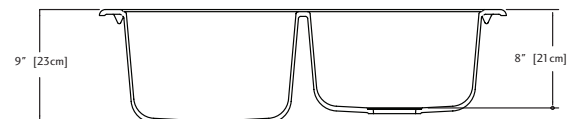

**Optional Accessories**

**KGDCA2233/9 SPECIFICATION**

Model KGDCA2233/9 is a large/small bowl combination ledgeback sink, cast from color Granite composite. Stainless steel basket strainer waste fittings (3 1/2", 89 mm) and installation kit are included. Sink is backed with a lifetime warranty.

- O.D. 22 7/16" x 33 13/16" x 9" deep (small bowl is 8" deep) 57 x 86 x 23 cm deep (small bowl is 21 cm deep)
- **Recommended for minimum 36" cabinet**