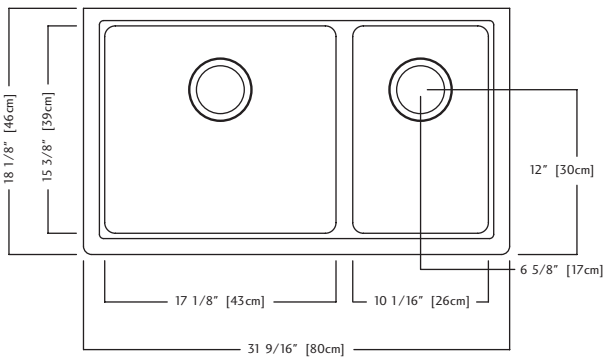

## KGDCR1U/8 SPECIFICATION

Model KGDCR1U/8 is a large/small bowl combination undermount sink, cast from color Granite composite. Stainless steel strainer waste fittings (3 1/2", 89 mm), template, and installation kit are included. Sink is backed with a lifetime warranty.

- O.D. 18 1/8" x 31 9/16" x 8" (small bowl is 7" deep) 46 x 80 x 20 cm (small bowl is 18 cm deep)
- **Recommended for minimum 36" cabinet**

KGDCR1U/8PW- Polar White FUN# 114.0061.225

KGDCR1U/8SL - Slate FUN# 114.0061.226