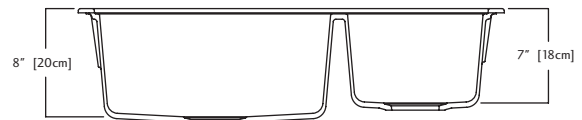

## KGDCR1U/8 SPECIFICATION

Model KGDCR1U/8 is a large/small bowl combination undermount sink, cast from color Granite composite. Stainless steel strainer waste fittings (3 1/2", 89 mm), template, and installation kit are included. Sink is backed with a lifetime warranty.

- O.D. 18 1/8" x 31 9/16" x 8" (small bowl is 7" deep) 46 x 80 x 20 cm (small bowl is 18 cm deep)
- **Recommended for minimum 36" cabinet**

KGDCR1U/8PW- Polar White FUN# 114.0061.225

KGDCR1U/8SL - Slate FUN# 114.0061.226