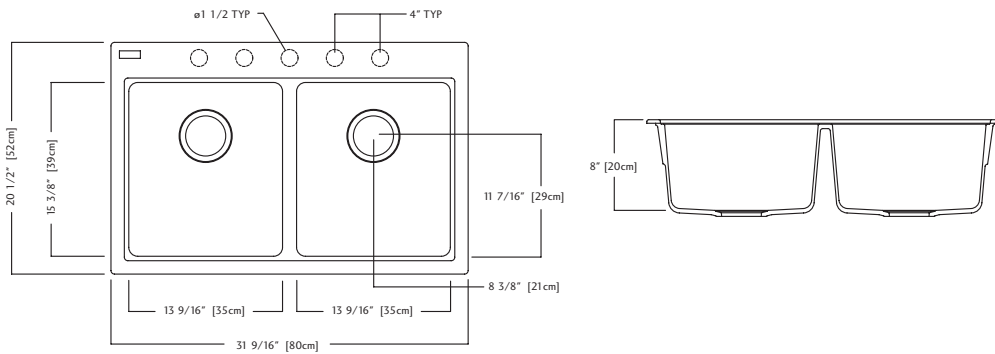

Included Accessories

BG180S

Optional Accessories

MB50

GB50

C50S

RM50S

KGDL2031/8 SPECIFICATION

Model KGDL2031/8 is a double (two equal size) bowl ledgeback sink, cast from color Granite composite. Stainless steel basket strainer waste fittings (3 1/2", 89 mm) and installation kit are included. Sink is backed with a lifetime warranty.

- O.D. 20 1/2" x 31 9/16" x 8" (52 x 80 x 20 cm)
- **Recommended for minimum 33" cabinet**

KGDL2031/8PW - Polar White FUN# 114.0055.297

KGDL2031/8SL - Slate FUN# 114.0061.197

KGDL2031/8CH - Champagne FUN# 114.0055.298